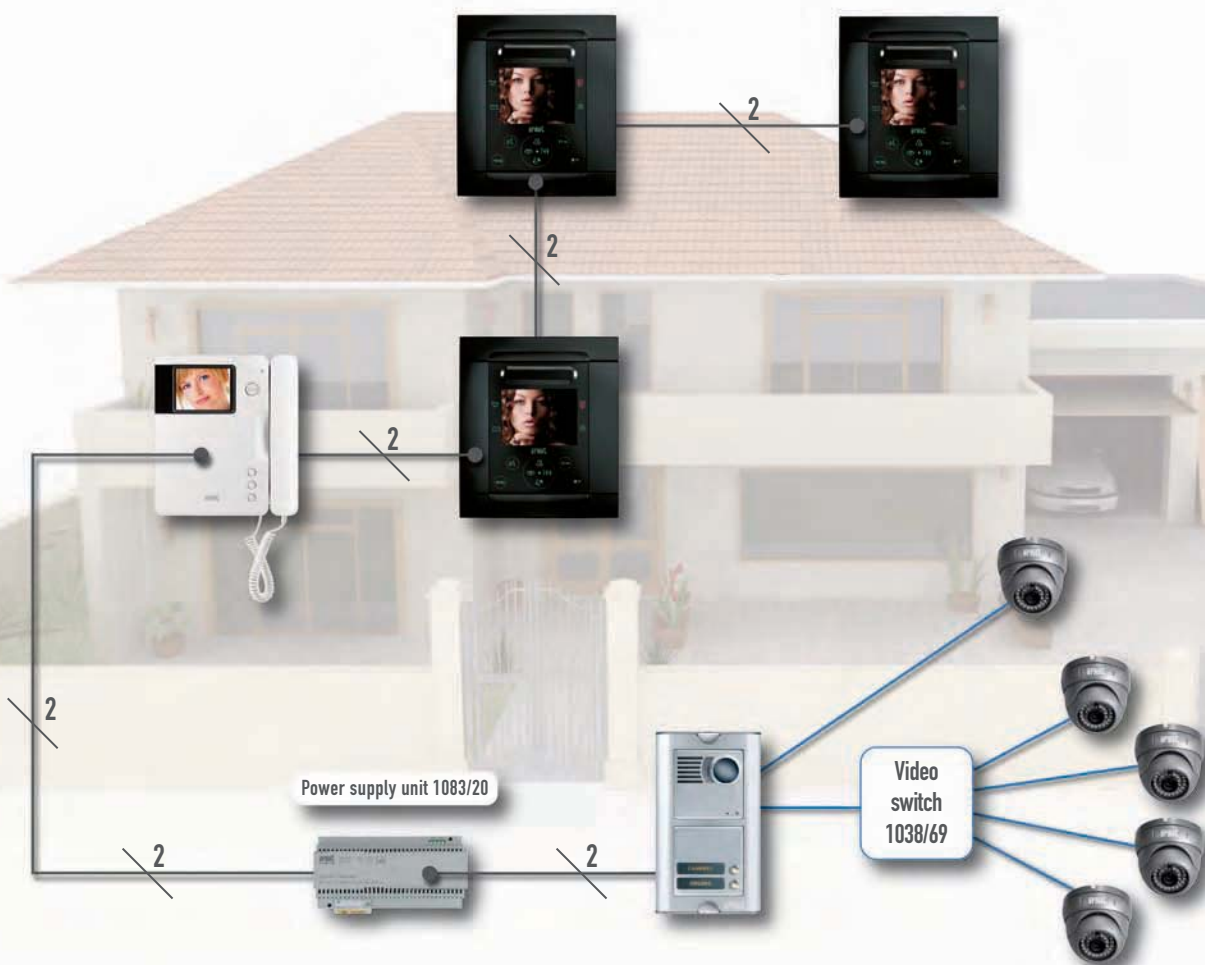

# Villas

Few, exacting users?  
The answer is 2VOICE once again.  
With the 2Voice wiring, villas and villa compounds  
can benefit from an integrated system

## ADVANTAGES

- Only three components are needed to supply customers with a system with video surveillance, intercom and double lock opening functions: all with only two wires and no additional devices.

## THE COMPONENTS OF THE SOLUTION

The new kit Ref. 1783/621 contains:  
1 power supply unit, 1 Signo video door phone, 1 Synthesi entry panel  
with frame and flush mounting box.